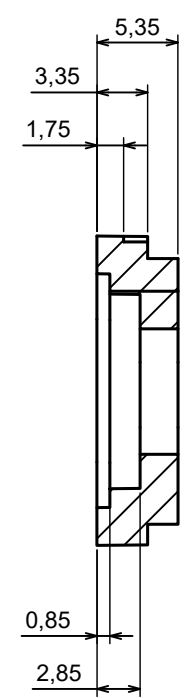

A |

A |

A-A

All rights reserved, Copyright Kradox 2023		
Product model	ZOBD CAP RS232	
Format: A3	Material: ABS	
Scale 2:1	Tolerance: +/- 0.5	